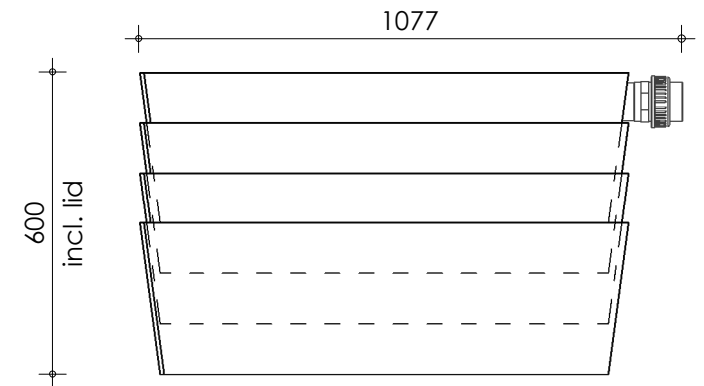

Left-side view

Front view

Right-side view

Rear view

Top view

Transport

description:
TF-100 - Trickle filter waterfall

scale :
1 : 15

date/version :
v.2021

water running height :