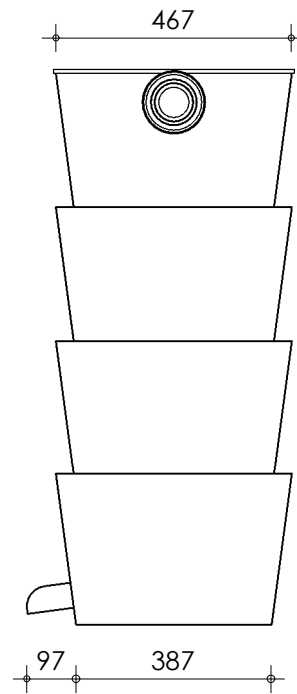

Left-side view

Front view

Right-side view

Rear view

Top view

Transport

description:
TF-100 - Trickle filter waterfall

scale :
1 : 15

date/version :
v.2021

water running height :