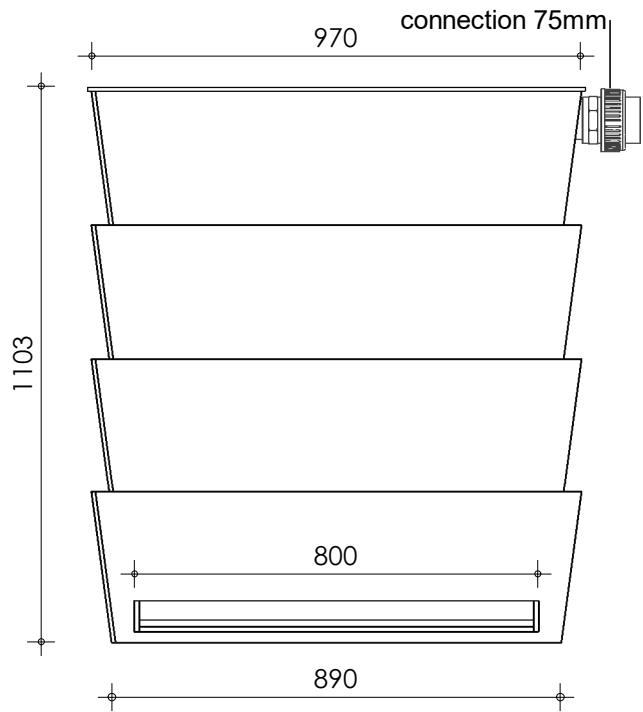

Left-side view

Front view

Right-side view

Rear view

Top view

Transport

description:
TF-100 - Trickle filter waterfall

scale :
1 : 15

date/version :
v.2021

water running height :