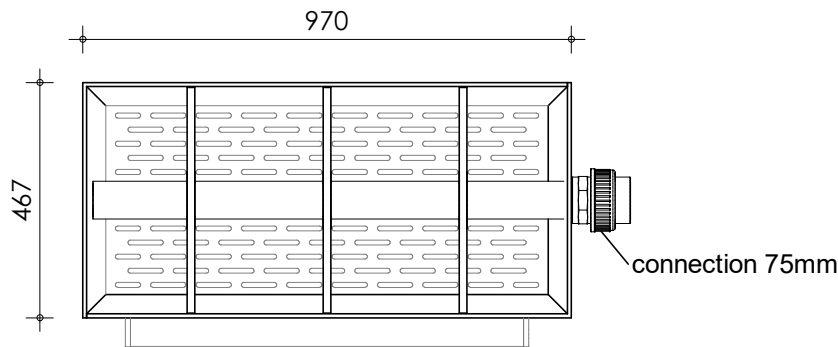

Left-side view

Front view

Right-side view

Rear view

Top view

Transport

description:
TF-100 - Trickle filter waterfall

scale :
1 : 15

date/version :
v.2021

water running height :